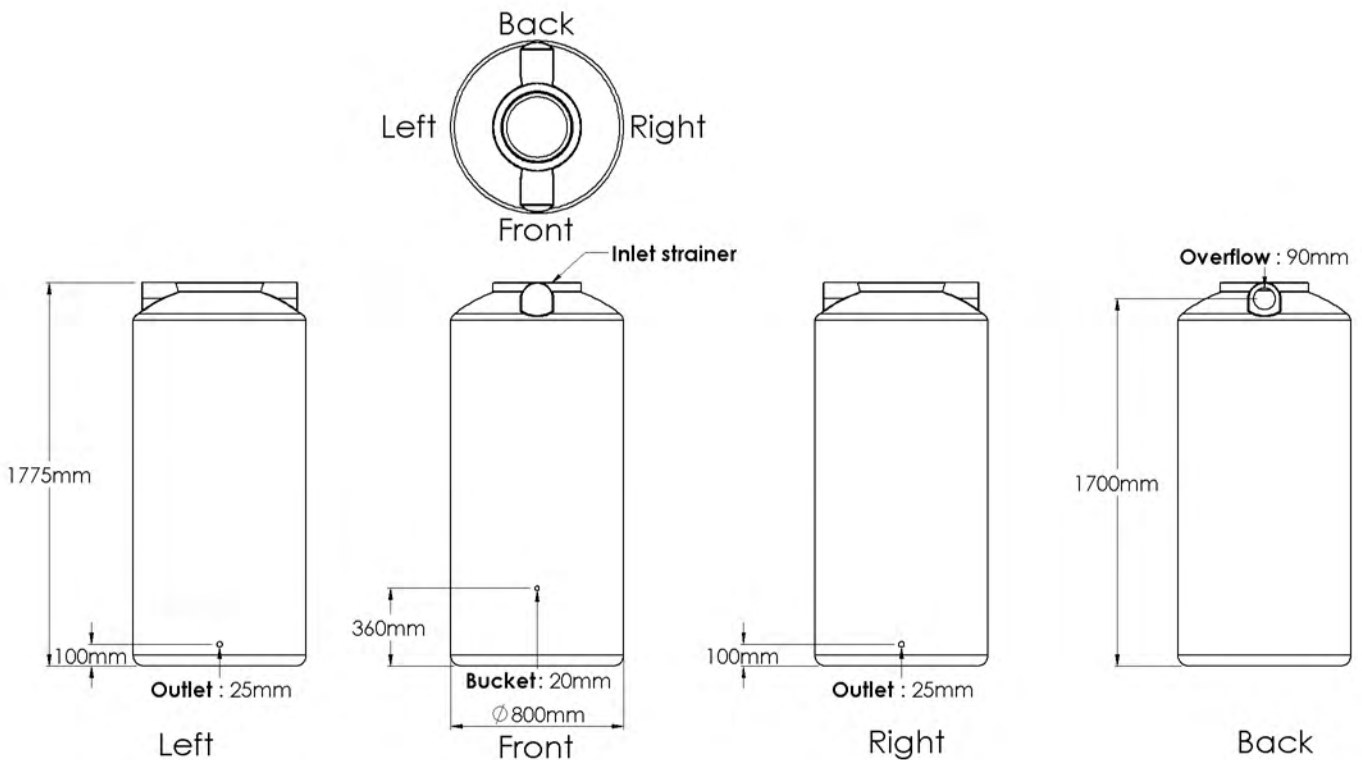

800 L WATER TANK

Standard Fitout

Supplied: Ball valve, overflow strainer

Custom Fitout?

Please visit the Tank Range page at: melro.com.au
Click on the *Custom Tank* link below your tank
Print and complete the form for your tank supplier