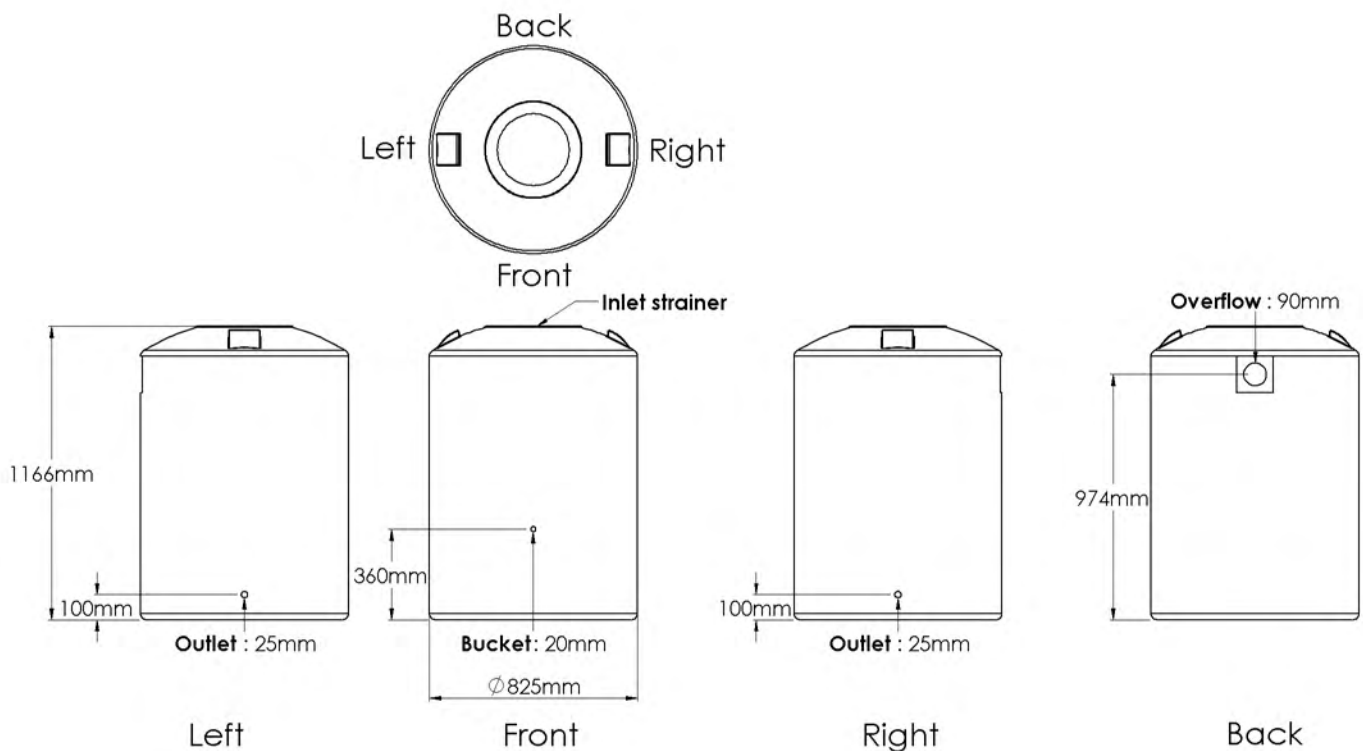

500 L WATER TANK

Standard Fitout

Supplied: Ball valve, overflow strainer

Custom Fitout?

Please visit the Tank Range page at: melro.com.au
Click on the **CUSTOM** button below your tank
Print and complete the form for your tank supplier