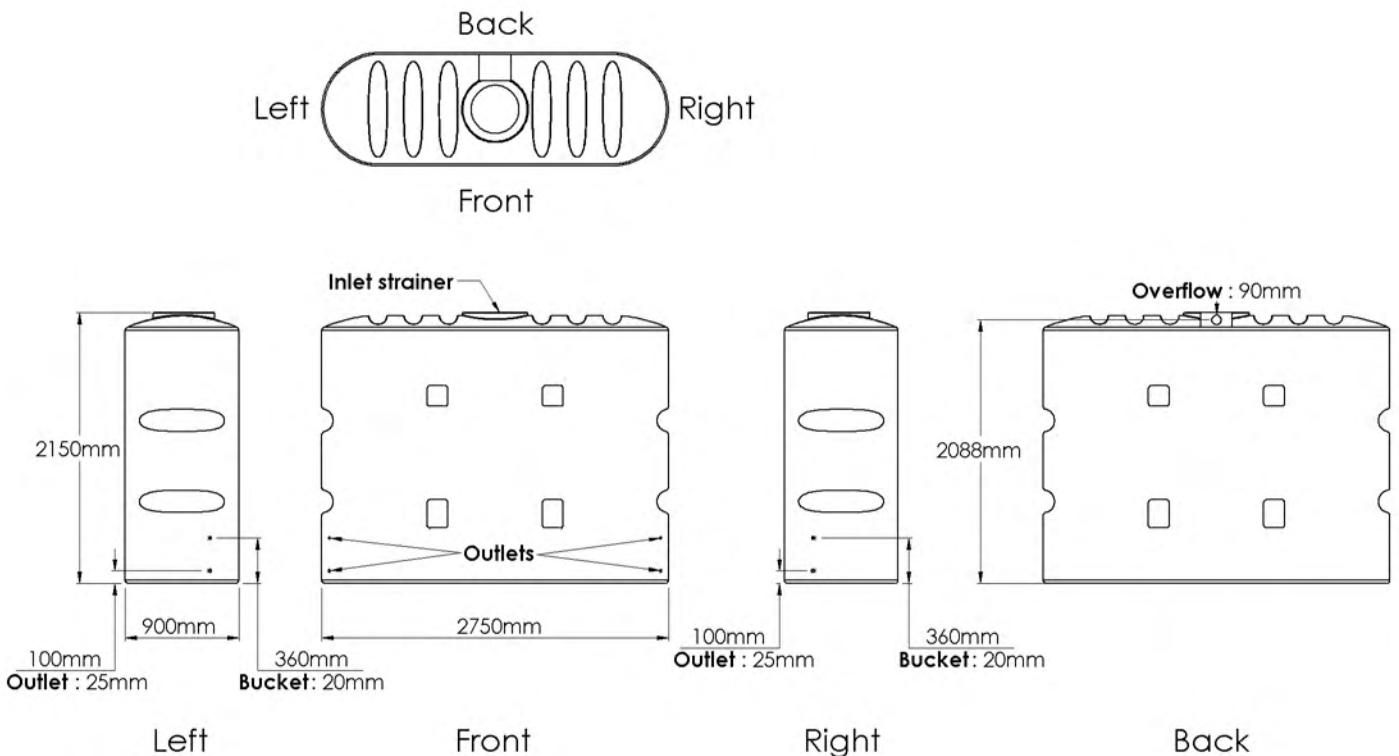

## Standard Fitout

Supplied: Ball valve, overflow strainer