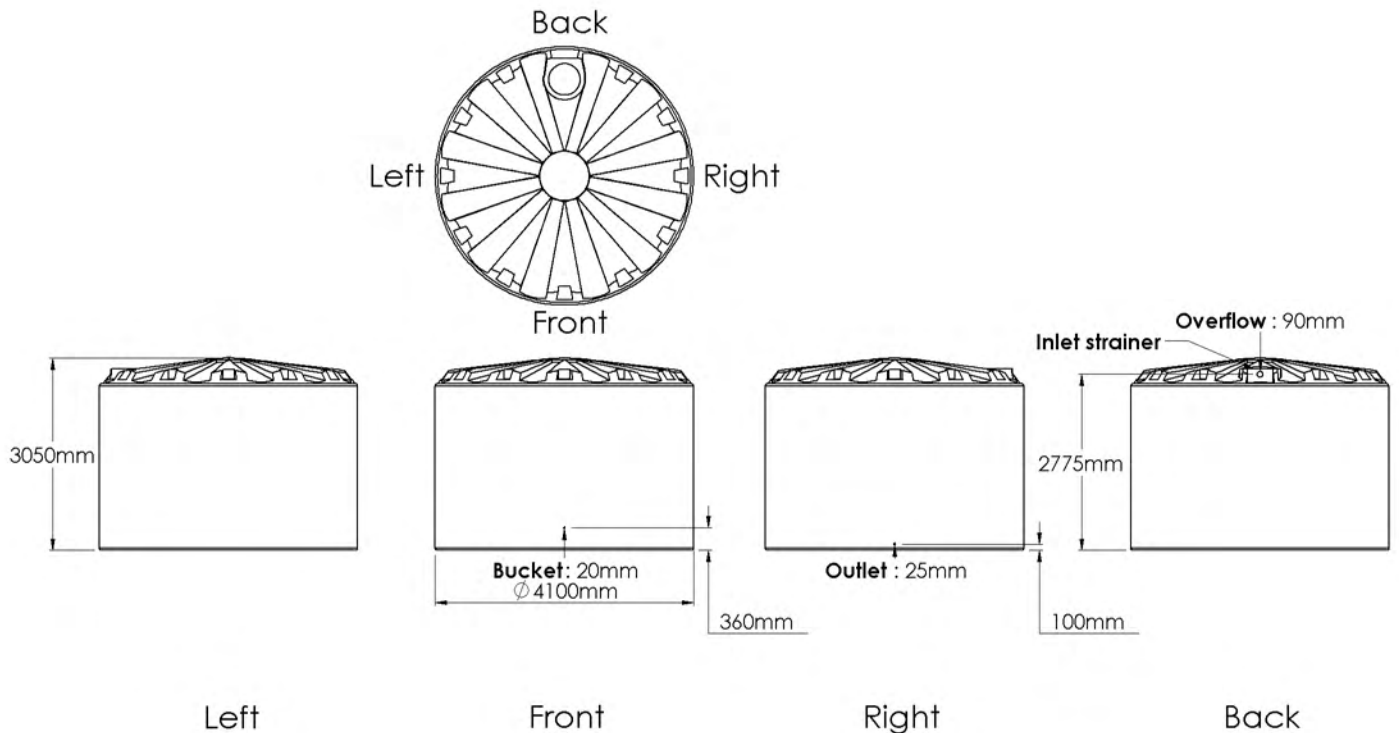

35000 L WATER TANK

Standard Fitout

Supplied: Ball valve, overflow strainer

Custom Fitout?

Please visit the Tank Range page at: melro.com.au
Click on the *Custom Tank* link below your tank
Print and complete the form for your tank supplier