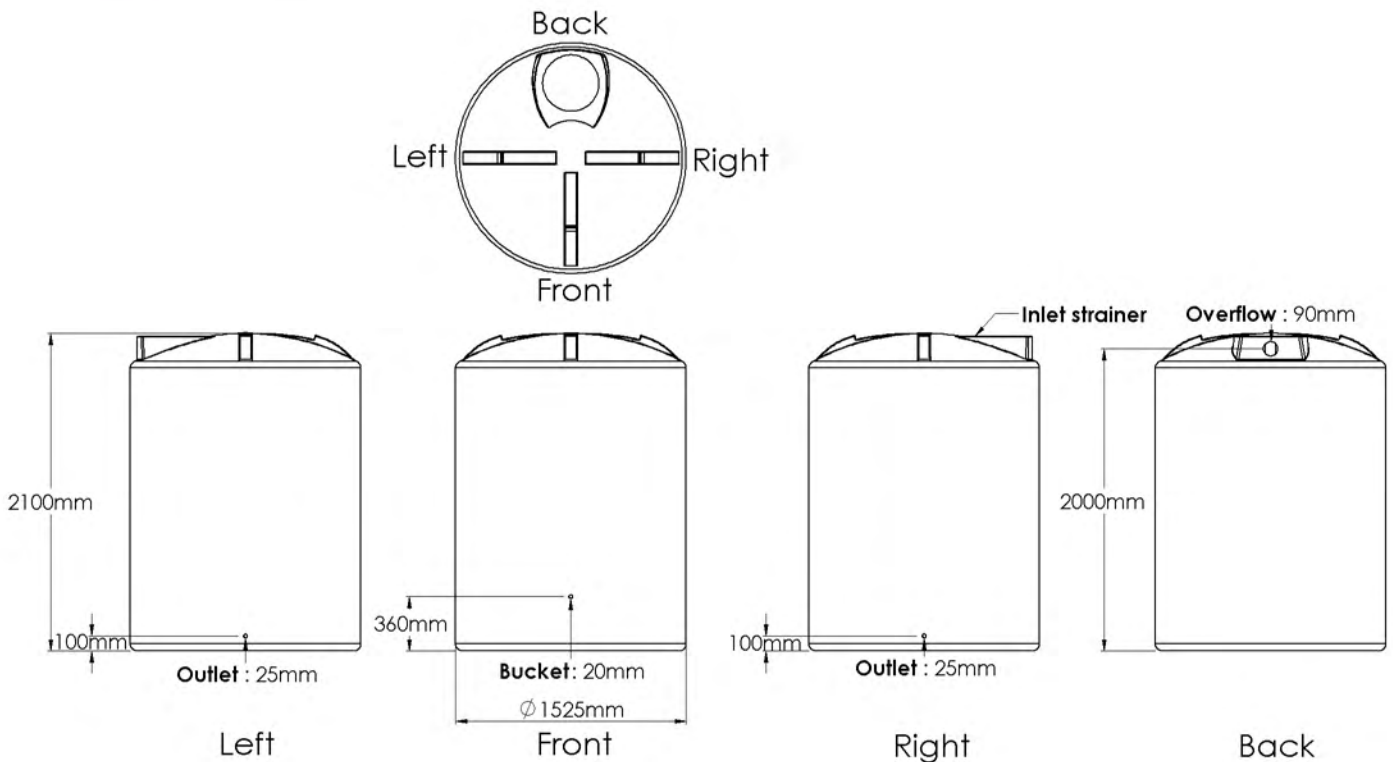

3500 L WATER TANK

Standard Fitout

Supplied: Ball valve, overflow strainer

Custom Fitout?

Please visit the Tank Range page at: melro.com.au
Click on the *Custom Tank* link below your tank
Print and complete the form for your tank supplier