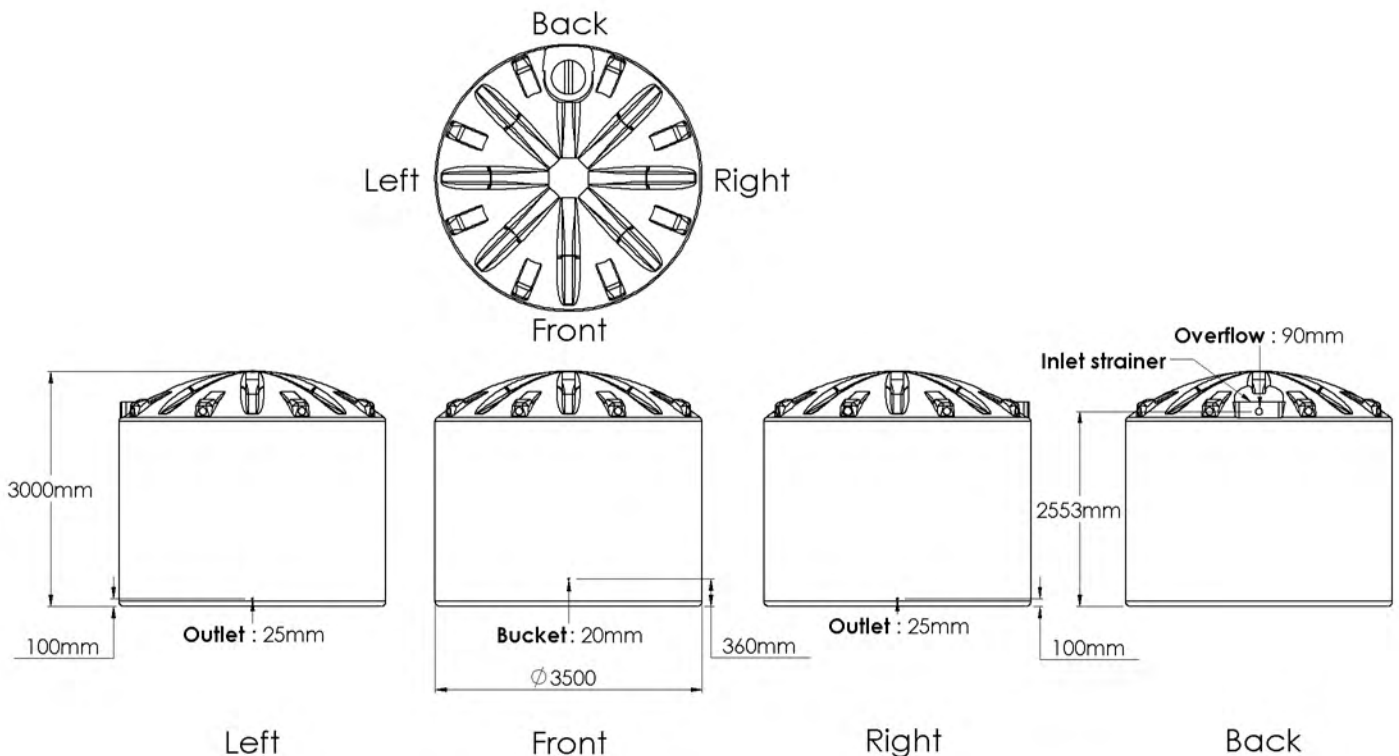

24000 L WATER TANK

Standard Fitout

Supplied: Ball valve, overflow strainer

Custom Fitout?

Please visit the Tank Range page at: melro.com.au
Click on the *Custom Tank* link below your tank
Print and complete the form for your tank supplier