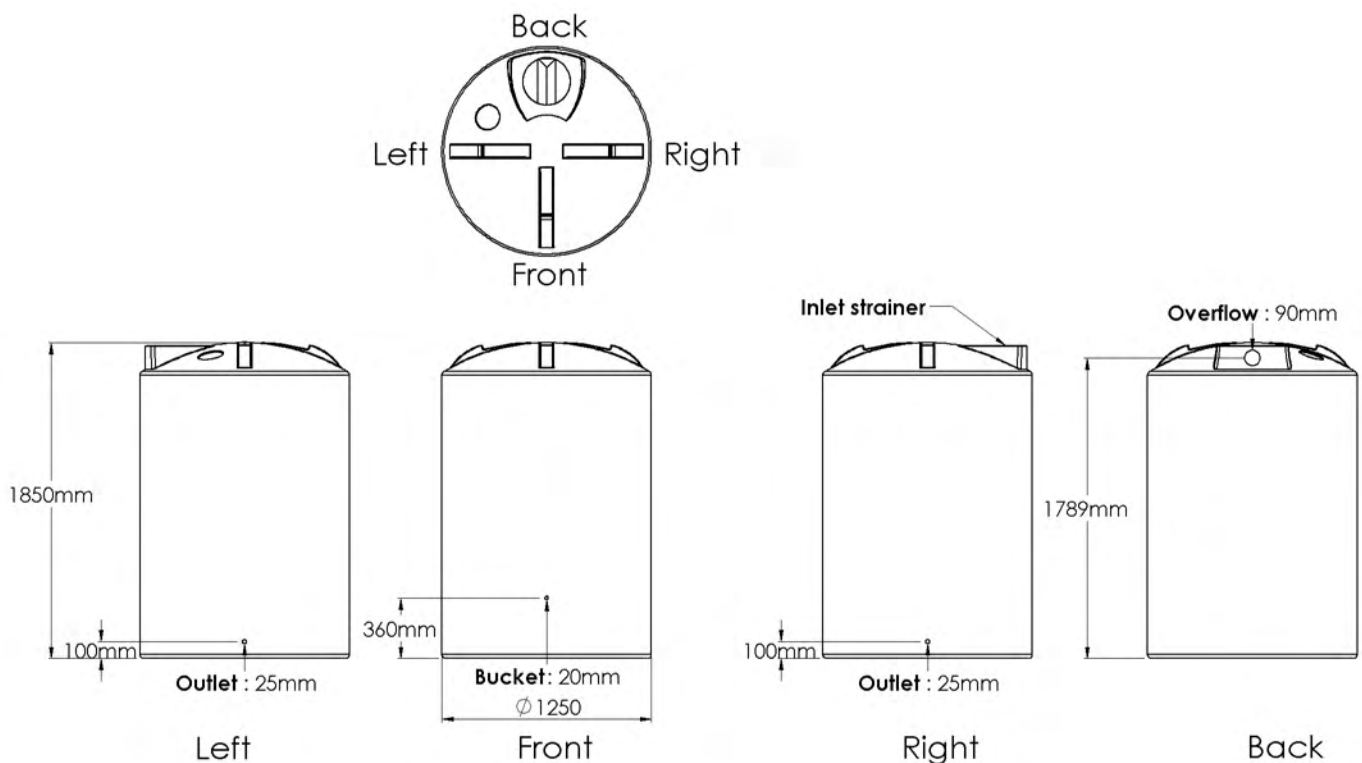

2100 L WATER TANK

Standard Fitout

Supplied: Ball valve, overflow strainer

Custom Fitout?

Please visit the Tank Range page at: melro.com.au
Click on the *Custom Tank* link below your tank
Print and complete the form for your tank supplier