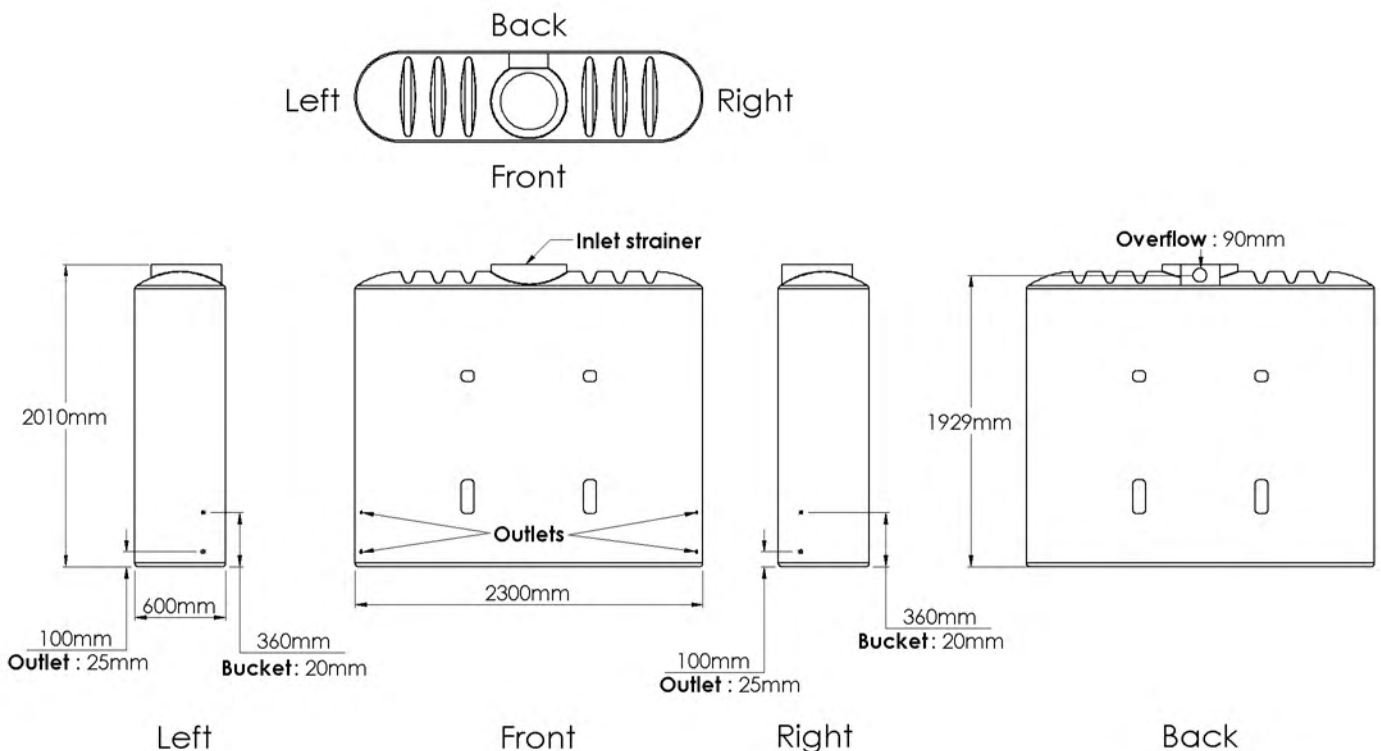

# 2030 L WATER TANK

## Standard Fitout

Supplied: Ball valve, overflow strainer