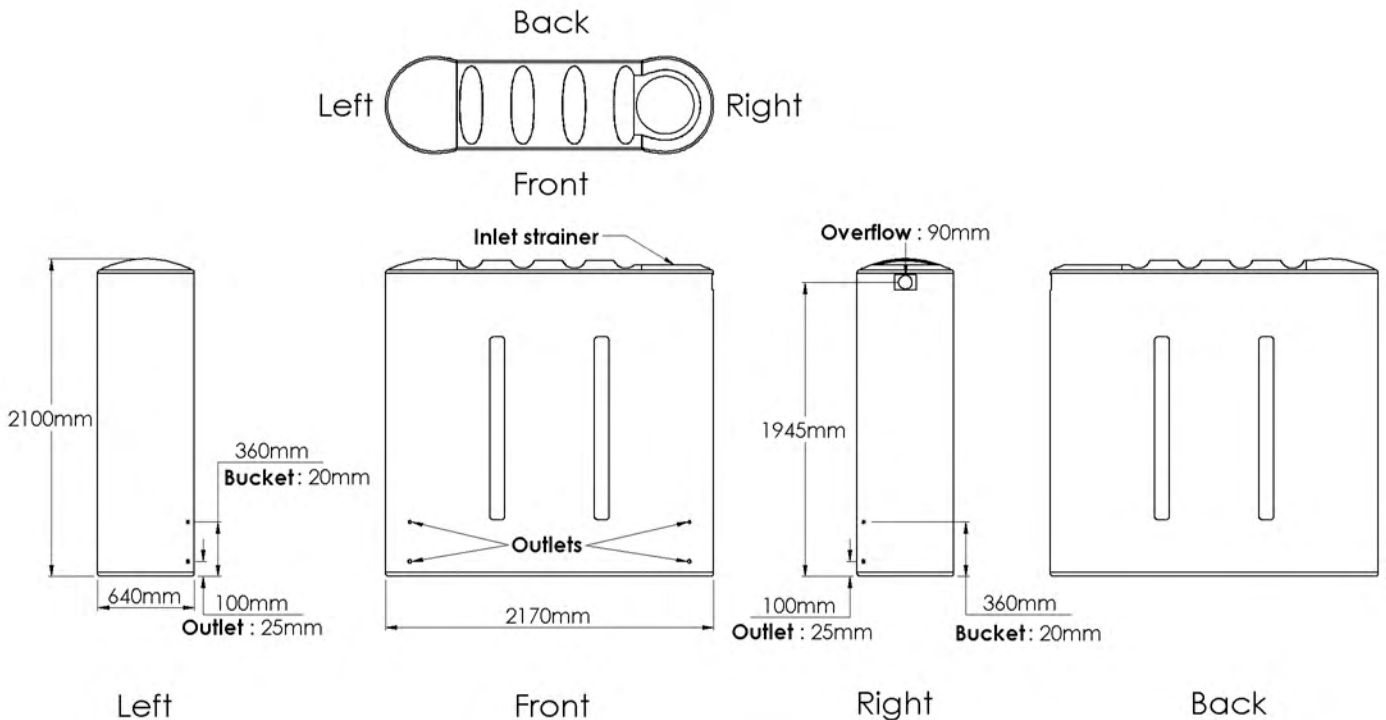

2020 L WATER TANK

Standard Fitout

Supplied: Ball valve, overflow strainer

Custom Fitout?

Please visit the Tank Range page at: melro.com.au
Click on the *Custom Tank* link below your tank
Print and complete the form for your tank supplier