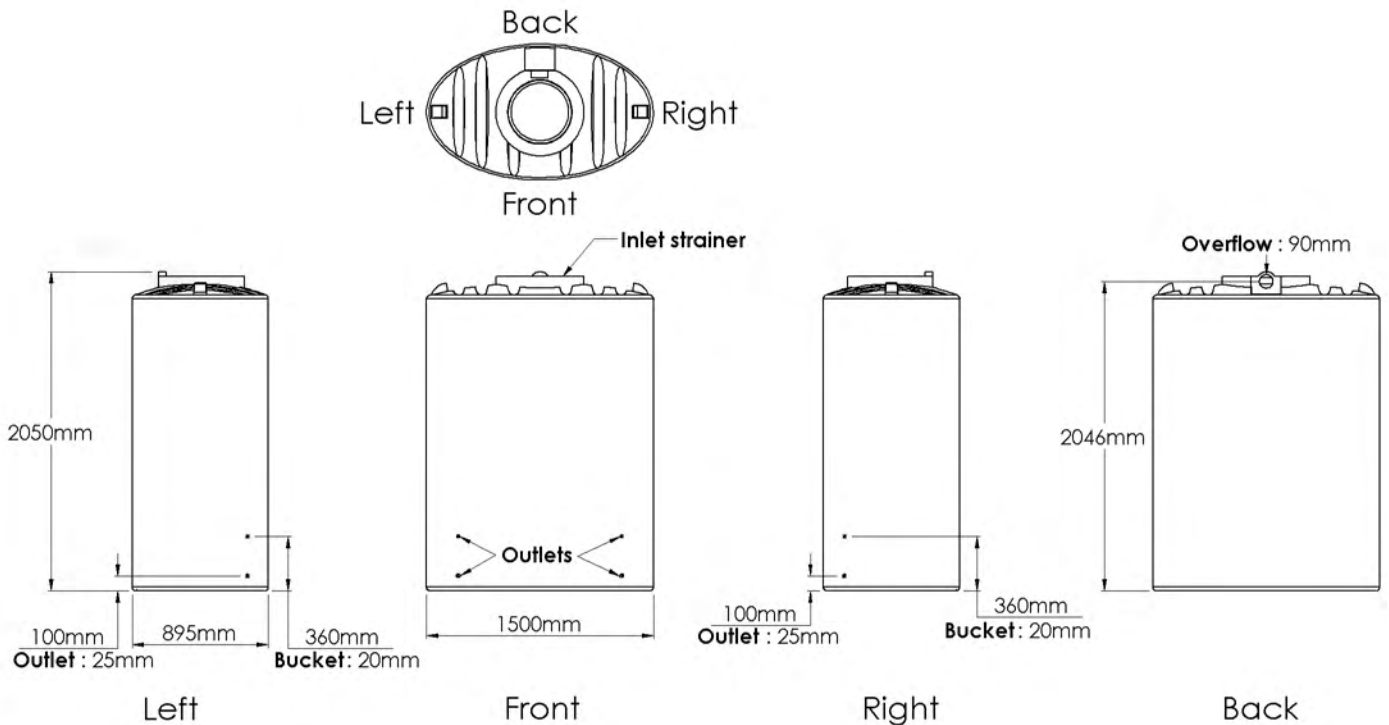

2000 L WATER TANK

Standard Fitout

Supplied: Ball valve, overflow strainer

Custom Fitout?

Please visit the Tank Range page at: melro.com.au
Click on the *Custom Tank* link below your tank
Print and complete the form for your tank supplier