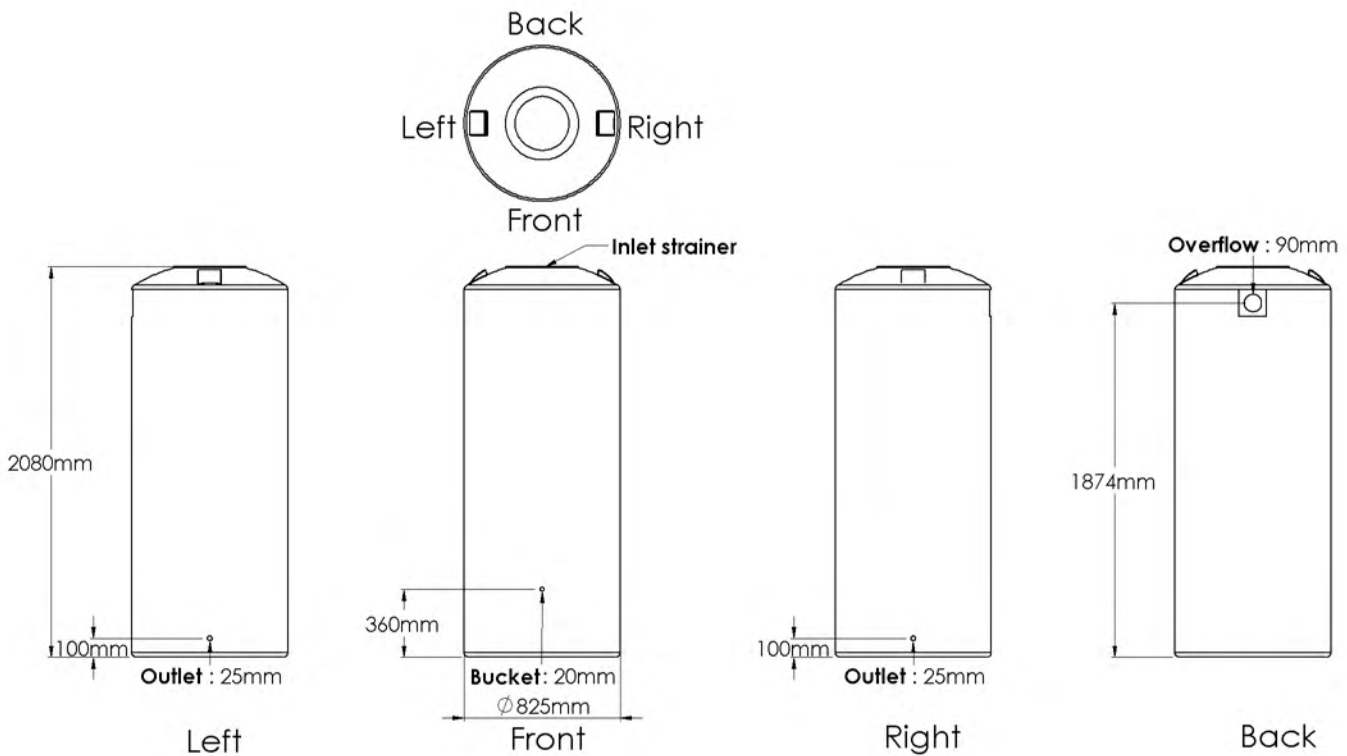

1000 L WATER TANK

Standard Fitout

Supplied: Ball valve, overflow strainer

Custom Fitout?

Please visit the Tank Range page at: melro.com.au
Click on the *Custom Tank* link below your tank
Print and complete the form for your tank supplier